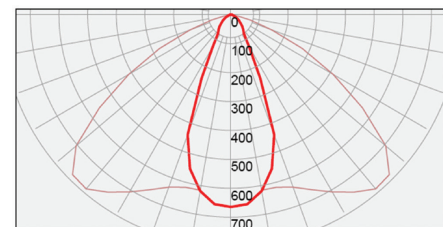

photometric chart

contact bitro

Bitro Group, Inc. (Headquarter)
300 Lodi St. Hackensack, NJ 07601
201-641-1004 sales@bitrogroup.com