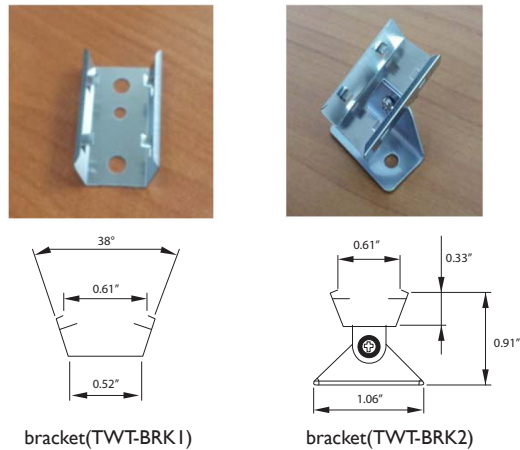

T-luxe series

T-luxe WT (TWT) Bar

LED Linear lighting system

features

- Perfect for indoor/outdoor wall wash lighting applications
- 40 degree narrow beam angle allows shooting up to 5 ft
- High brightness and efficient design: 100 lm/W
- Aluminum heat sink for better heat dissipation
- Various illumination colors are available
- Mounting options: screw mounting bracket or adjustable mounting bracket (purchased separately)
- Made with pride in the U.S.

overview

T-Luxe WT (TWT) series is Bitro's one of the most advanced wall wash LED lightings which can perform well graded descent of lighting up to 5ft. it also comes with adjustable aluminum brackets for various shooting angle. And its 100 lm/W and over 360 lm/ft is the highest in industry. Combined with silicone coating and optical lens cover, LEDs are protected from extreme environment, such as dust, rain, or snow.

product photos

accessories

models & dimension

T-luxe series

T-luxe WT (TWT) Bar

LED Linear lighting system

specifications

Series		T-Luxe WT Linear Bar Lighting			
Length		13"	24.75"	36.5"	48.3"
Overall Dimensons		13" x 0.7" x 0.9"	24.7" x 0.7" x 0.9"	36.5" x 0.7" x 0.9"	48.3" x 0.7" x 0.9"
Operating Voltage(V)		24VDC			
Lens type		40 degree			
White TWT Power Consumption (W)		3.6 W	7.2 W	10.8 W	14.4 W
*White LED options	Bright White 6500K	360 lm	720 lm	1080 lm	1440 lm
	Day White 5000K	360 lm	720 lm	1080 lm	1440 lm
	Soft White 4000K	360 lm	720 lm	1080 lm	1440 lm
	Warm White 3000K	360 lm	720 lm	1080 lm	1440 lm
White TWT Load on ASU-100-24U		24 units	12 units	8 units	6 units
RGB TWT Power Consumption (W)		4.32 W	8.64W	12.96 W	17.28 W
RGB TWT Load on ASU-100-24U		20 units	10 units	6 units	4 units
Safety Certifications		White TWT - UL Recognized for dry, damp and wet locations RGB TWT - UL Recognized for dry locations (Neither can be submerged)			
UL File # / Ref. #		E341583 / BT-PCB, "Linear LED Bars"			
CSA File # / Ref. #		258485, "BT-PCB"			
CE Ref. #		"BT-PCB"			