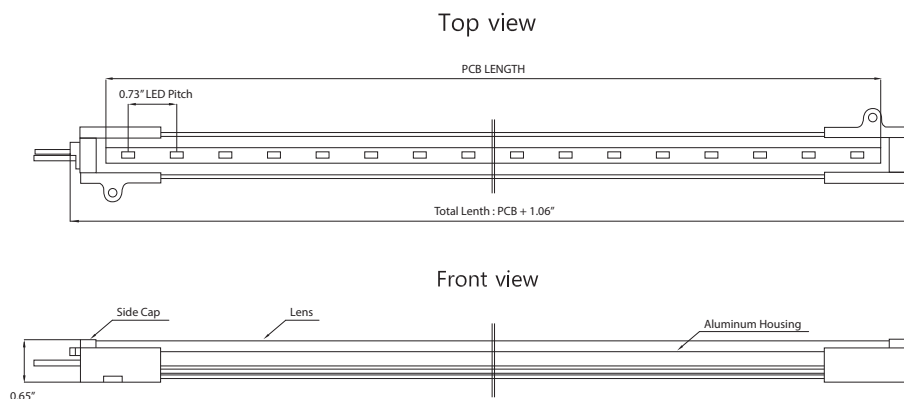

T-luxe series

T-luxe WT (TWT) Bar

LED Linear lighting system

features

- Perfect for indoor/outdoor wall wash lighting applications
- 40 degree narrow beam angle allows shooting up to 5 ft
- High brightness and efficient design: 100 lm/W
- Aluminum heat sink for better heat dissipation
- Various illumination colors are available
- Mounting options: screw mounting bracket or adjustable mounting bracket (purchased separately)
- Made with pride in the U.S.

overview

T-Luxe WT (TWT) series is Bitro's one of the most advanced wall wash LED lightings which can perform well graded descent of lighting up to 5ft. it also comes with adjustable aluminum brackets for various shooting angle. And its 100 lm/W and over 360 lm/ft is the highest in industry. Combined with silicone coating and optical lens cover, LEDs are protected from extreme environment, such as dust, rain, or snow.

product photos

accessories

models & dimension

T-luxe series

T-luxe WT (TWT) Bar

LED Linear lighting system

specifications

Series		T-Luxe WT Linear Bar Lighting			
Length		13"	24.75"	36.5"	48.3"
Overall Dimensons		13" x 0.7" x 0.9"	24.7" x 0.7" x 0.9"	36.5" x 0.7" x 0.9"	48.3" x 0.7" x 0.9"
Operating Voltage(V)		24VDC			
Lens type		40 degree			
White TWT Power Consumption (W)		3.6 W	7.2 W	10.8 W	14.4 W
*White LED options	Bright White 6500K	360 lm	720 lm	1080 lm	1440 lm
	Day White 5000K	360 lm	720 lm	1080 lm	1440 lm
	Soft White 4000K	360 lm	720 lm	1080 lm	1440 lm
	Warm White 3000K	360 lm	720 lm	1080 lm	1440 lm
White TWT Load on ASU-100-24U		24 units	12 units	8 units	6 units
RGB TWT Power Consumption (W)		4.32 W	8.64W	12.96 W	17.28 W
RGB TWT Load on ASU-100-24U		20 units	10 units	6 units	4 units
Safety Certifications		White TWT - UL Recognized for dry, damp and wet locations RGB TWT - UL Recognized for dry locations (Neither can be submerged)			
UL File # / Ref. #		E341583 / BT-PCB, "Linear LED Bars"			
CSA File # / Ref. #		258485, "BT-PCB"			
CE Ref. #		"BT-PCB"			