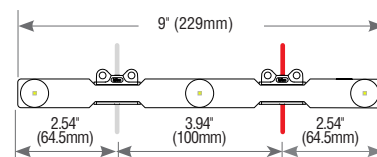

LD10U15

ORIENTATION	LED-TO-LED	BAR-TO-BAR	OP.VOLT
DOUBLE SIDED	100.0mm(3.94")	152.4mm(6")	24V
POWER CONSUMPTION	FACE TO FACE DISTANCE	BRIGHTNESS	
6.7w/sqft ***	>8"	655lm/sqft ***	

*** Specification is total for both sides of double-sided L3G. For per-side specifications, divide by two*

dimension & part numbers

L3G-LD10U15-24VBW65-230

application specs

Family & Series	L3G Family, LD10UX Series
Model	L3G-LD10U15 or LD10U15
Single-sided / Double-sided	Double Sided
Brightness Level	Ultra-High Brightness
Brightness (lm/sqft)	655.2 lm/sqft ***
Min. Cabinet Depth*	>8" (Face-to-Face)
Default Color	Bright White, 6500K (BW65)
Other Colors	Special Order. Consult with Bitro Reps and Distributors
Waterproof Rating	Conformal Coated, IP66
Application Environment	Dry & Damp Locations
Operating Temperature	-22°F ~ 158°F
UL File # / Ref. #	E341583, BT-LAT, "LED Bars"
CSA File # / Ref. #	258485, "BT-LAT"
CE Ref. #	"BT-LAT"

configuration specs

Part Numbers	L3G-LD10U15-24VBW65-230	
LED Pitch (mm)	3.94" (100mm)	
Bar-to-Bar Pitch (mm)	6" (152.4mm)	
Bar Length (Roll Width)	Bar Length (mm)	229mm
	Bar Length (inches)	9 in
# Lamps	# Lamps / bar	6 lamps/bar ***
	# Lamps / sqft	12.0 lamps/sqft ***
# Bars	# bars / sqft	2.0 bars/sqft
	# bars / linear ft on roll	2.0 bars/ft

electrical & optical specs

Part Numbers	L3G-LD10U15-24VBW65-230	
Operating Voltage	24 VDC	
Power Consumption	W / bar	3.36 W/bar ***
	W / sqft	6.7 W/sqft ***
	W / linear ft on roll	6.7 W/ft ***
Optical Specifications	lm / bar	327.6 lm/bar ***
	lm / sqft	655.2 lm/sqft ***
	Beam Angle	165°
	Lumen Efficiency (modular)	97.5 lm/W