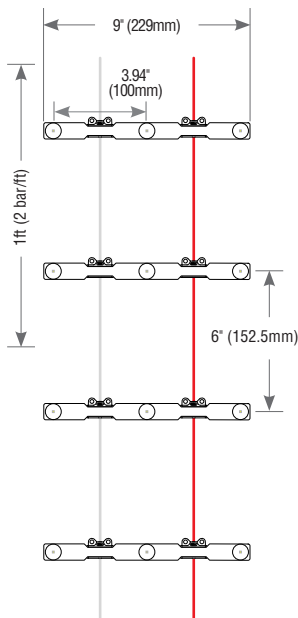

configuration dimension

LD10U15