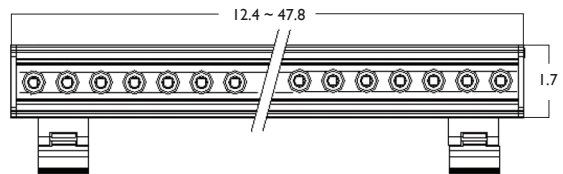

models & dimension