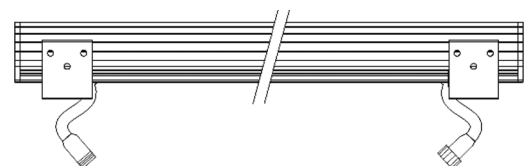

models & dimension