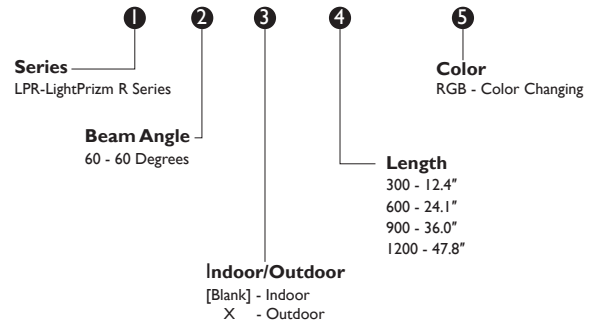

LPR60-X1200-RGB