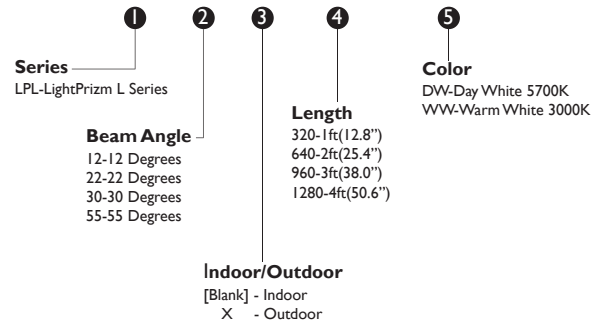

LPL is available in four lengths (1ft, 2ft, 3ft, 4ft), 4 beam angles (12, 22, 30, 55 degrees), and 2 colors (Day White and Warm White), in indoors or outdoor housing option.

LPL is excellent for washing walls, large areas, architecture, art pieces, and signage.

LPL12-X1280-WW

models & dimension

unit : inches

LIGHTPRIZM™

LightPrizm (LPL) Series

Linear Indoor/Outdoor High Power Light Washer

specifications

Series	LightPrizm L Series (LPLXX)							
Lens Type	12 (LPL12), 22 (LPL22), 30 (LPL30), 55 (LPL55) Degrees							
Sizes	1ft		2ft		3ft		4ft	
Exact Length	12.8"		25.4"		38.0"		50.6"	
Overall Dimensions	12.8" x 1.7" x 1.4"		25.4" x 1.7" x 1.4"		38.0" x 1.7" x 1.4"		50.6" x 1.7" x 1.4"	
Operating Voltage	24VDC		24VDC		24VDC		24VDC	
Power Consumption	10W		20W		30W		40W	
Colors	Day White 5700K	Warm White 3000K	Day White 5700K	Warm White 3000K	Day White 5700K	Warm White 3000K	Day White 5700K	Warm White 3000K
Brightness (Lumens)	1000 lm	850 lm	2000 lm	1700 lm	3000 lm	2550 lm	4000 lm	3400 lm
CRI	75	85	75	85	75	85	75	85
Load on ASU-100-24U	9 Units		4 Units		3 Units		2 Units	
Waterproof Options	Indoor / Outdoor Option							
Safety Certifications	UL Recognized for dry, damp, and wet locations							
UL File# / Model#	E341583 / BT-LPL							

SKU #s, Outdoors Units								
Sizes	1ft		2ft		3ft		4ft	
Colors	Day White 5700K	Warm White 3000K	Day White 5700K	Warm White 3000K	Day White 5700K	Warm White 3000K	Day White 5700K	Warm White 3000K
12 Degrees, Outdoors	LPL12-X320-DW	LPL12-X320-WW	LPL12-X640-DW	LPL12-X640-WW	LPL12-X960-DW	LPL12-X960-WW	LPL12-X1280-DW	LPL12-X1280-WW
22 Degrees, Outdoors	LPL22-X320-DW	LPL22-X320-WW	LPL22-X640-DW	LPL22-X640-WW	LPL22-X960-DW	LPL22-X960-WW	LPL22-X1280-DW	LPL22-X1280-WW
30 Degrees, Outdoors	LPL30-X320-DW	LPL30-X320-WW	LPL30-X640-DW	LPL30-X640-WW	LPL30-X960-DW	LPL30-X960-WW	LPL30-X1280-DW	LPL30-X1280-WW
55 Degrees, Outdoors	LPL55-X320-DW	LPL55-X320-WW	LPL55-X640-DW	LPL55-X640-WW	LPL55-X960-DW	LPL55-X960-WW	LPL55-X1280-DW	LPL55-X1280-WW