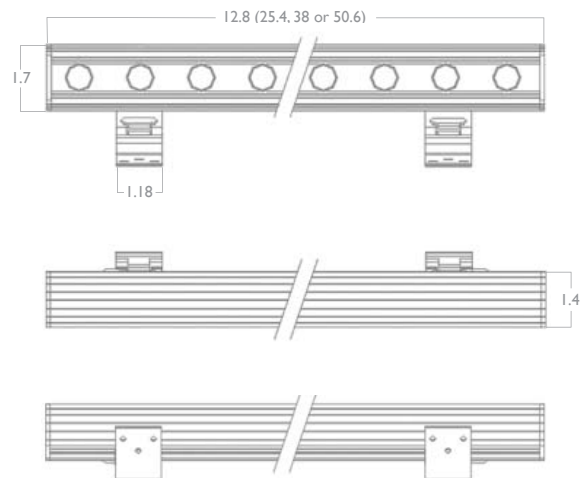

LPL is available in four lengths (1ft, 2ft, 3ft, 4ft), 4 beam angles (12, 22, 30, 55 degrees), and 2 colors (Day White and Warm White), in indoors or outdoor housing option.

LPL is excellent for washing walls, large areas, architecture, art pieces, and signage.

LPL12-X1280-WW

models & dimension

unit : inches

LIGHTPRIZM™

LightPrizm (LPL) Series

Linear Indoor/Outdoor High Power Light Washer

specifications

Series	LightPrizm L Series (LPLXX)							
Lens Type	12 (LPL12), 22 (LPL22), 30 (LPL30), 55 (LPL55) Degrees							
Sizes	1ft		2ft		3ft		4ft	
Exact Length	12.8"		25.4"		38.0"		50.6"	
Overall Dimensions	12.8" x 1.7" x 1.4"		25.4" x 1.7" x 1.4"		38.0" x 1.7" x 1.4"		50.6" x 1.7" x 1.4"	
Operating Voltage	24VDC		24VDC		24VDC		24VDC	
Power Consumption	10W		20W		30W		40W	
Colors	Day White 5700K	Warm White 3000K	Day White 5700K	Warm White 3000K	Day White 5700K	Warm White 3000K	Day White 5700K	Warm White 3000K
Brightness (Lumens)	1000 lm	850 lm	2000 lm	1700 lm	3000 lm	2550 lm	4000 lm	3400 lm
CRI	75	85	75	85	75	85	75	85
Load on ASU-100-24U	9 Units		4 Units		3 Units		2 Units	
Waterproof Options	Indoor / Outdoor Option							
Safety Certifications	UL Recognized for dry, damp, and wet locations							
UL File# / Model#	E341583 / BT-LPL							